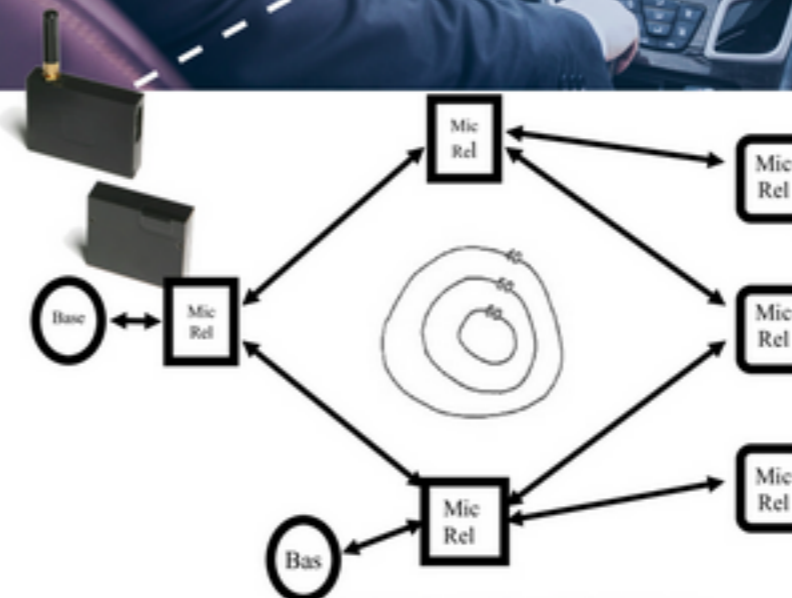

OBJECTS "COVERTS" FOR AUDIO AND VIDEO SURVEILLANCE

Discretion and security

We offer numerous everyday objects transformed into an audio and video recording system. These systems can also transmit sound and images via Wi-Fi or Bluetooth, to for example a Smartphone, which in turn will send the video stream to a server in the Cloud.

SURVEILLANCE COVERT

Bluetooth Secured Monitoring System

This "store and forward" system is based on "relay-microphones" modules and on an Android base for setting up, listening in real time and downloading audio recordings. Each relay-microphone module has a memory of 120 GB, making it possible to record more than one year of audio signals. Thanks to their compact size (44x41x13 mm) and the low level of consumption these modules can be easily concealed. There are also IP relay modules available.

Each module has a range of up to 1 km (LOS). Data communication and transmission are done on frequency hopping and spread spectrum thus making the detection of these units almost impossible. Network configuration is done on the touch screen of the Android base simply by moving the icons.